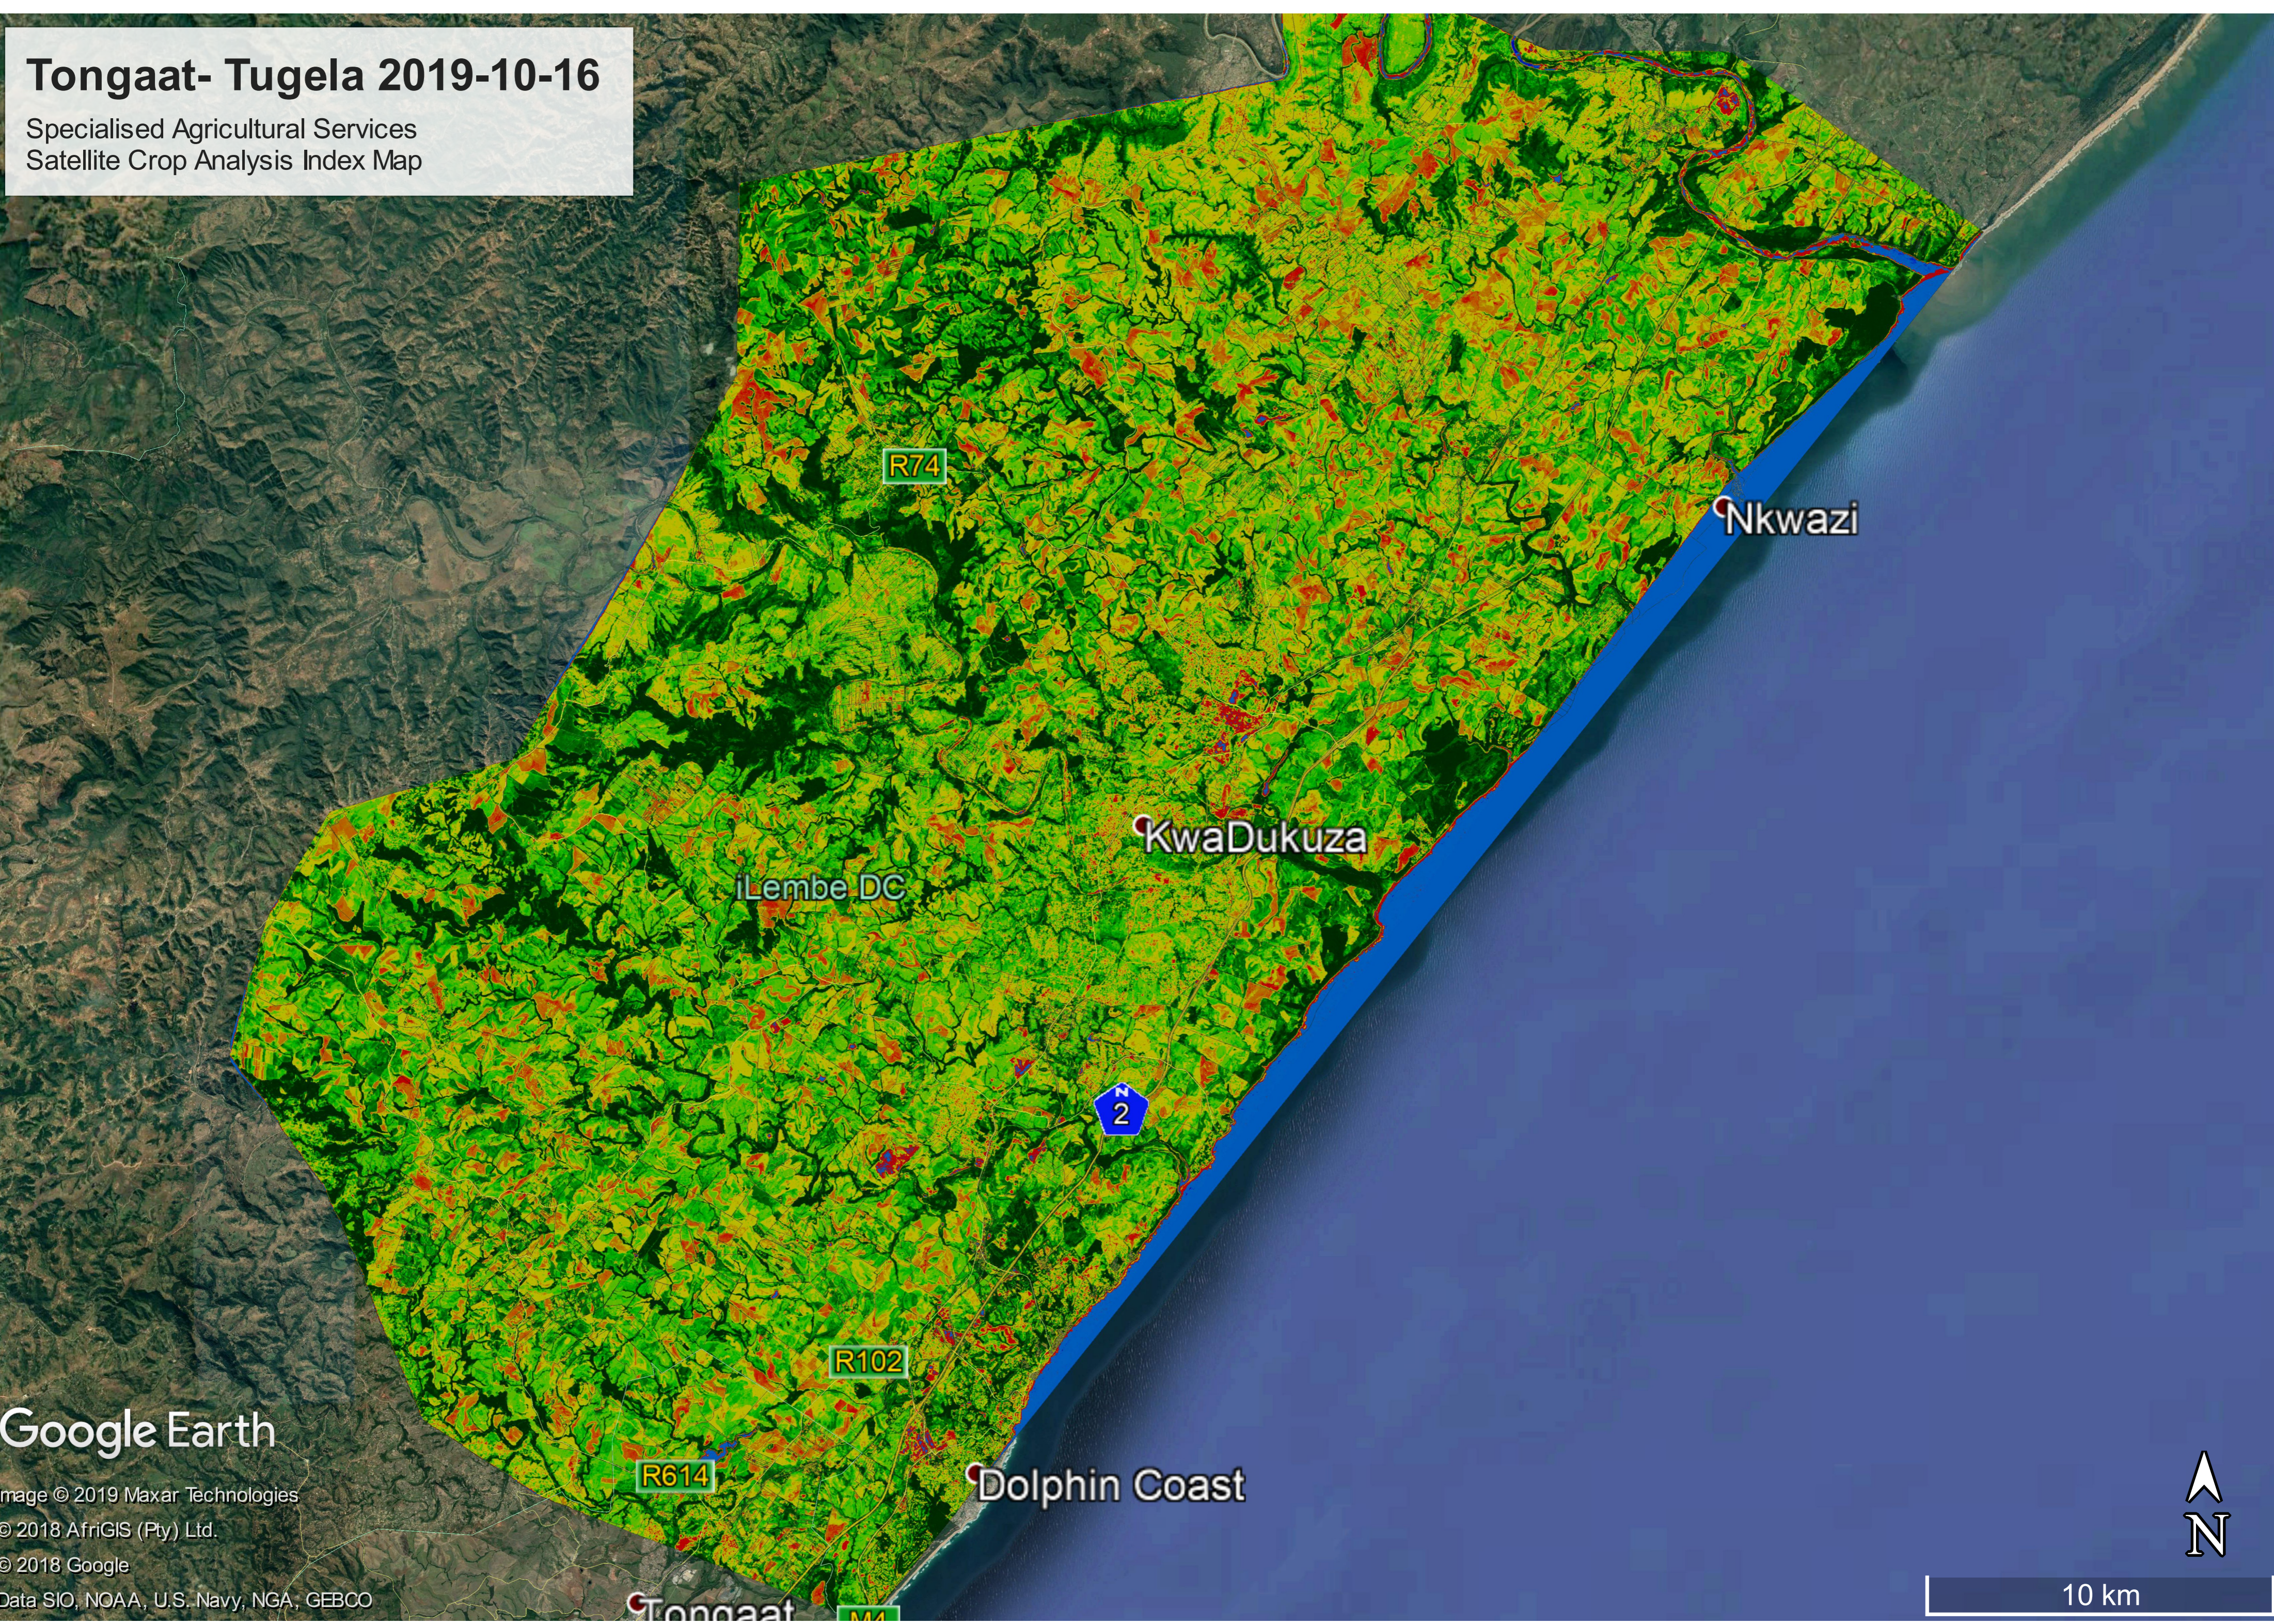

Tongaat- Tugela 2019-10-16

Specialised Agricultural Services
Satellite Crop Analysis Index Map

iLembe DC

KwaDukuza

Nkwazi

Dolphin Coast

Tongaat

R74

R102

R614

M4

N
2

10 km

Google Earth

Image © 2019 Maxar Technologies
© 2018 AfriGIS (Pty) Ltd.
© 2018 Google
Data SIO, NOAA, U.S. Navy, NGA, GEBCO