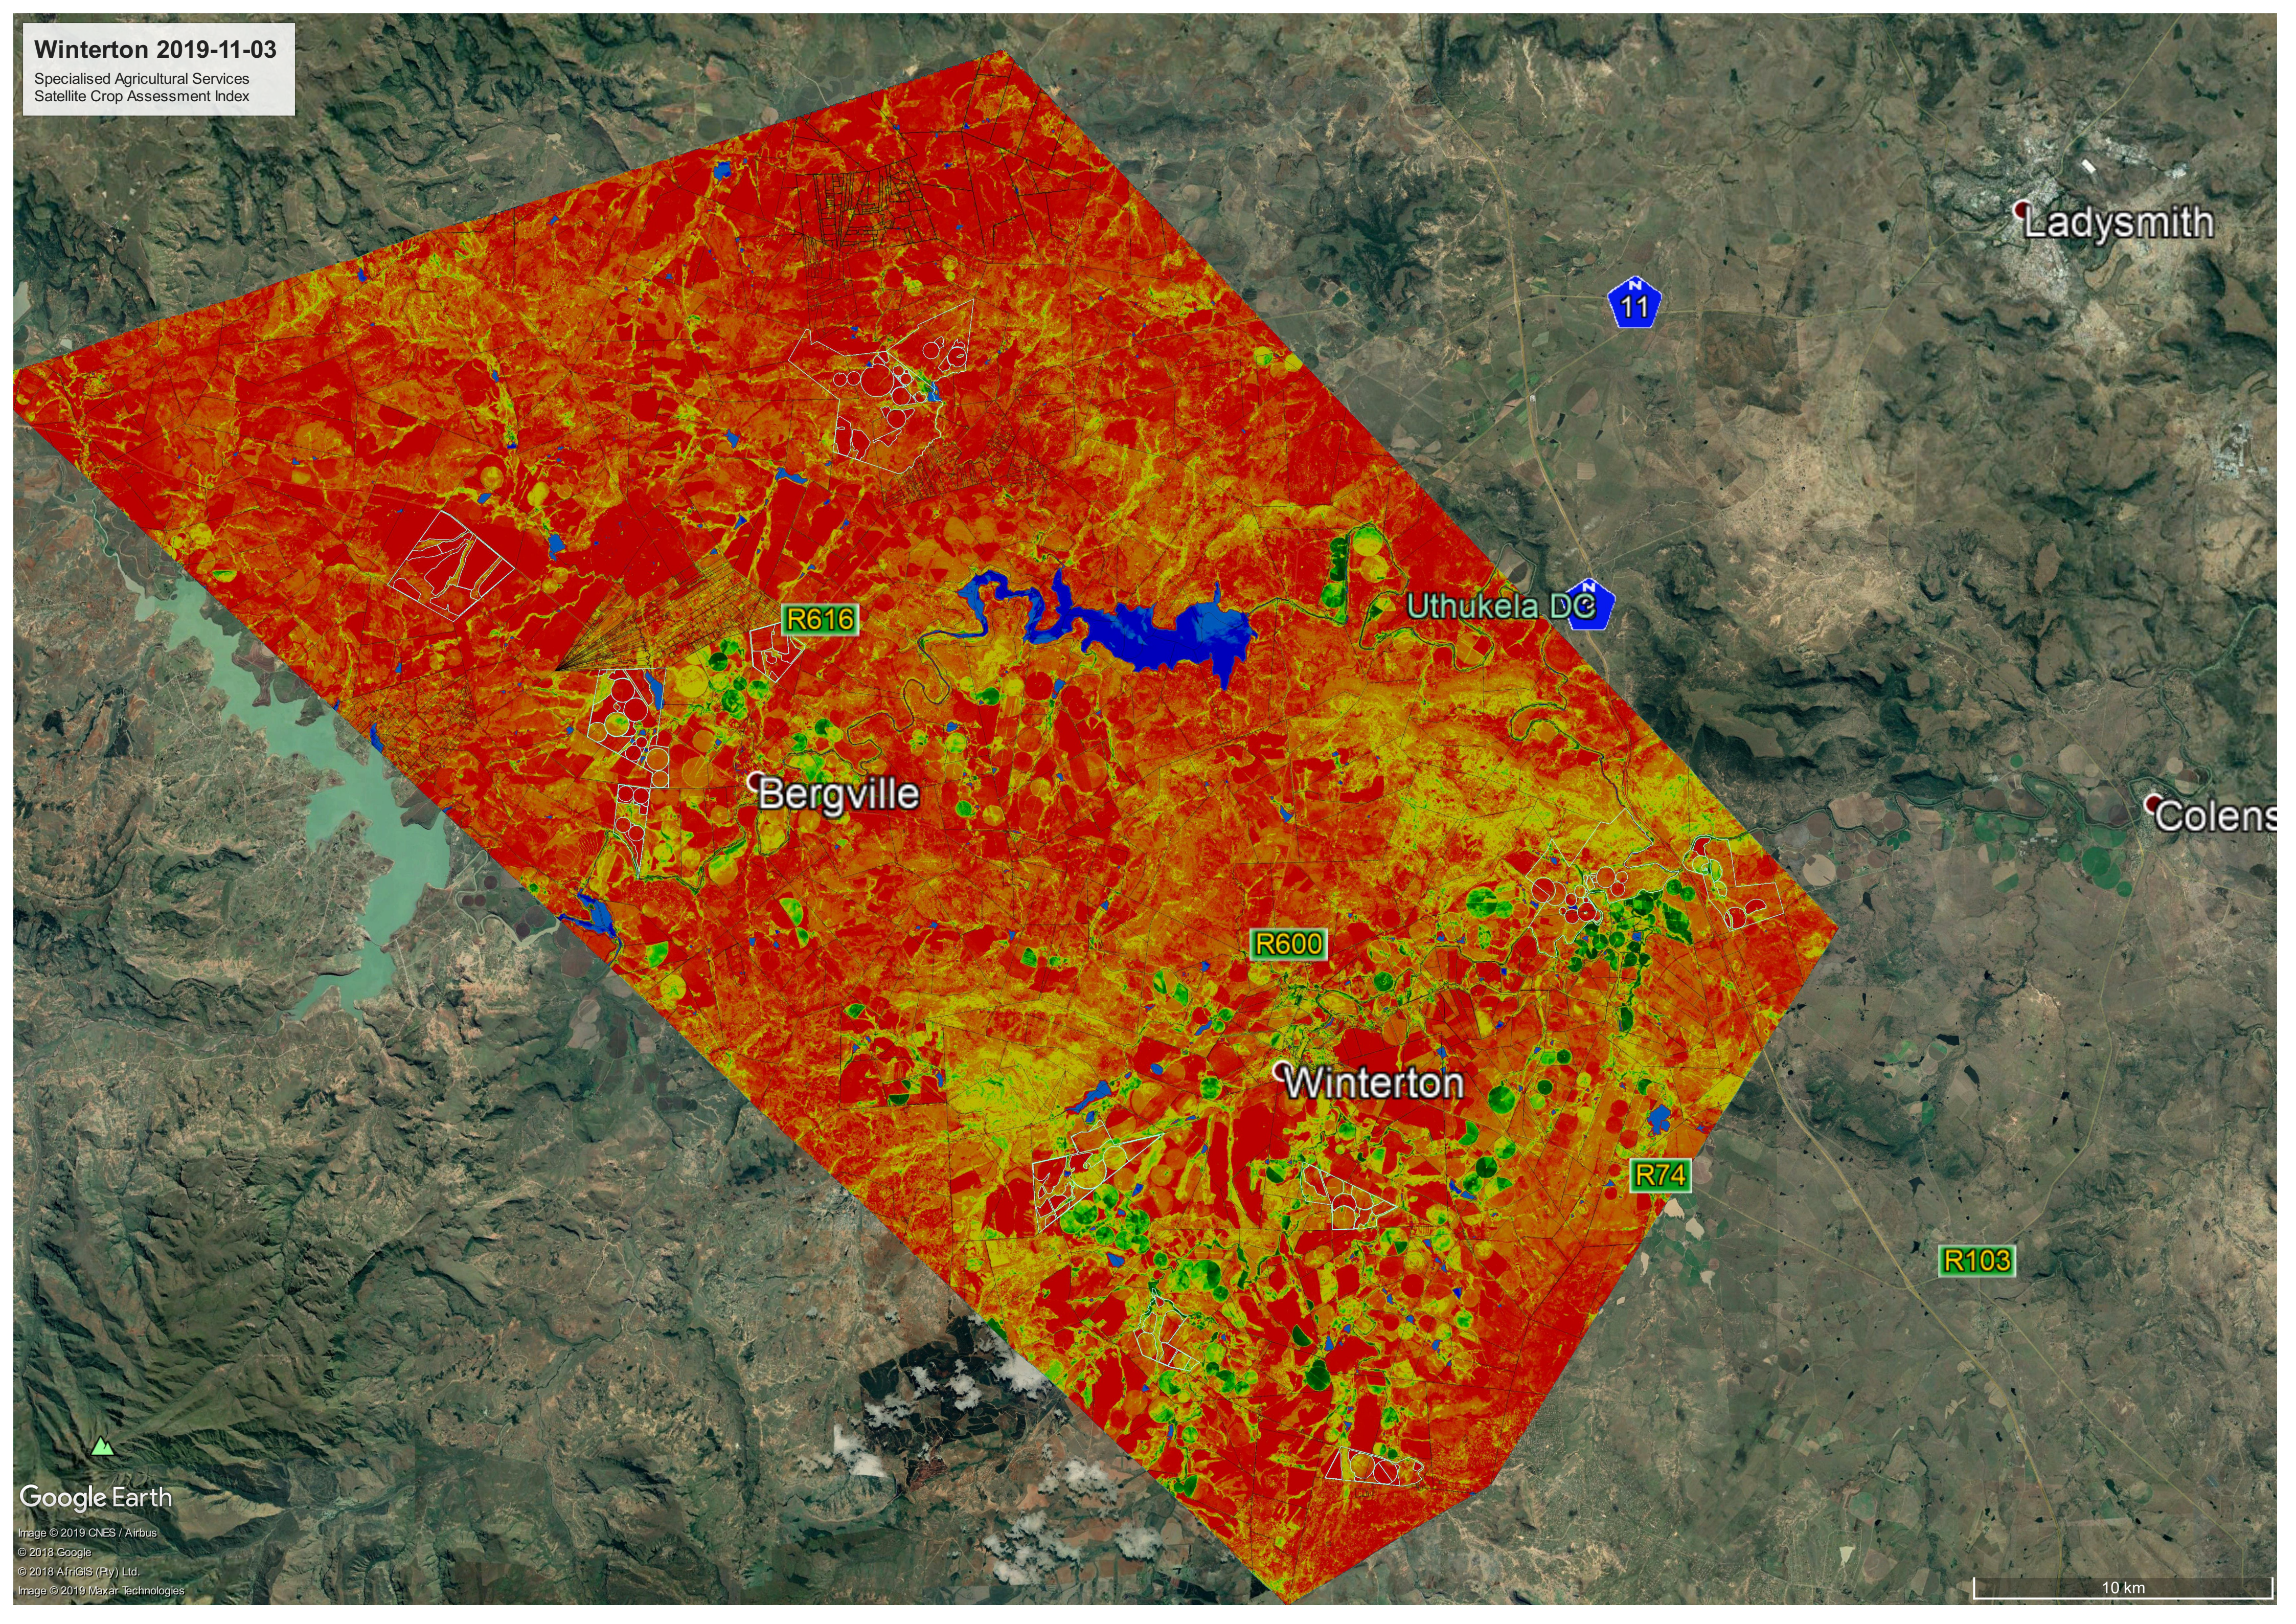

Winterton 2019-11-03

Specialised Agricultural Services  
Satellite Crop Assessment Index

Ladysmith

N  
11

Uthukela DC

R616

Bergville

Colenso

R600

Winterton

R74

R103

Google Earth

Image © 2019 CNES / Airbus  
© 2018 Google  
© 2018 AfrigiS (Pty) Ltd.  
Image © 2019 Maxar Technologies

10 km