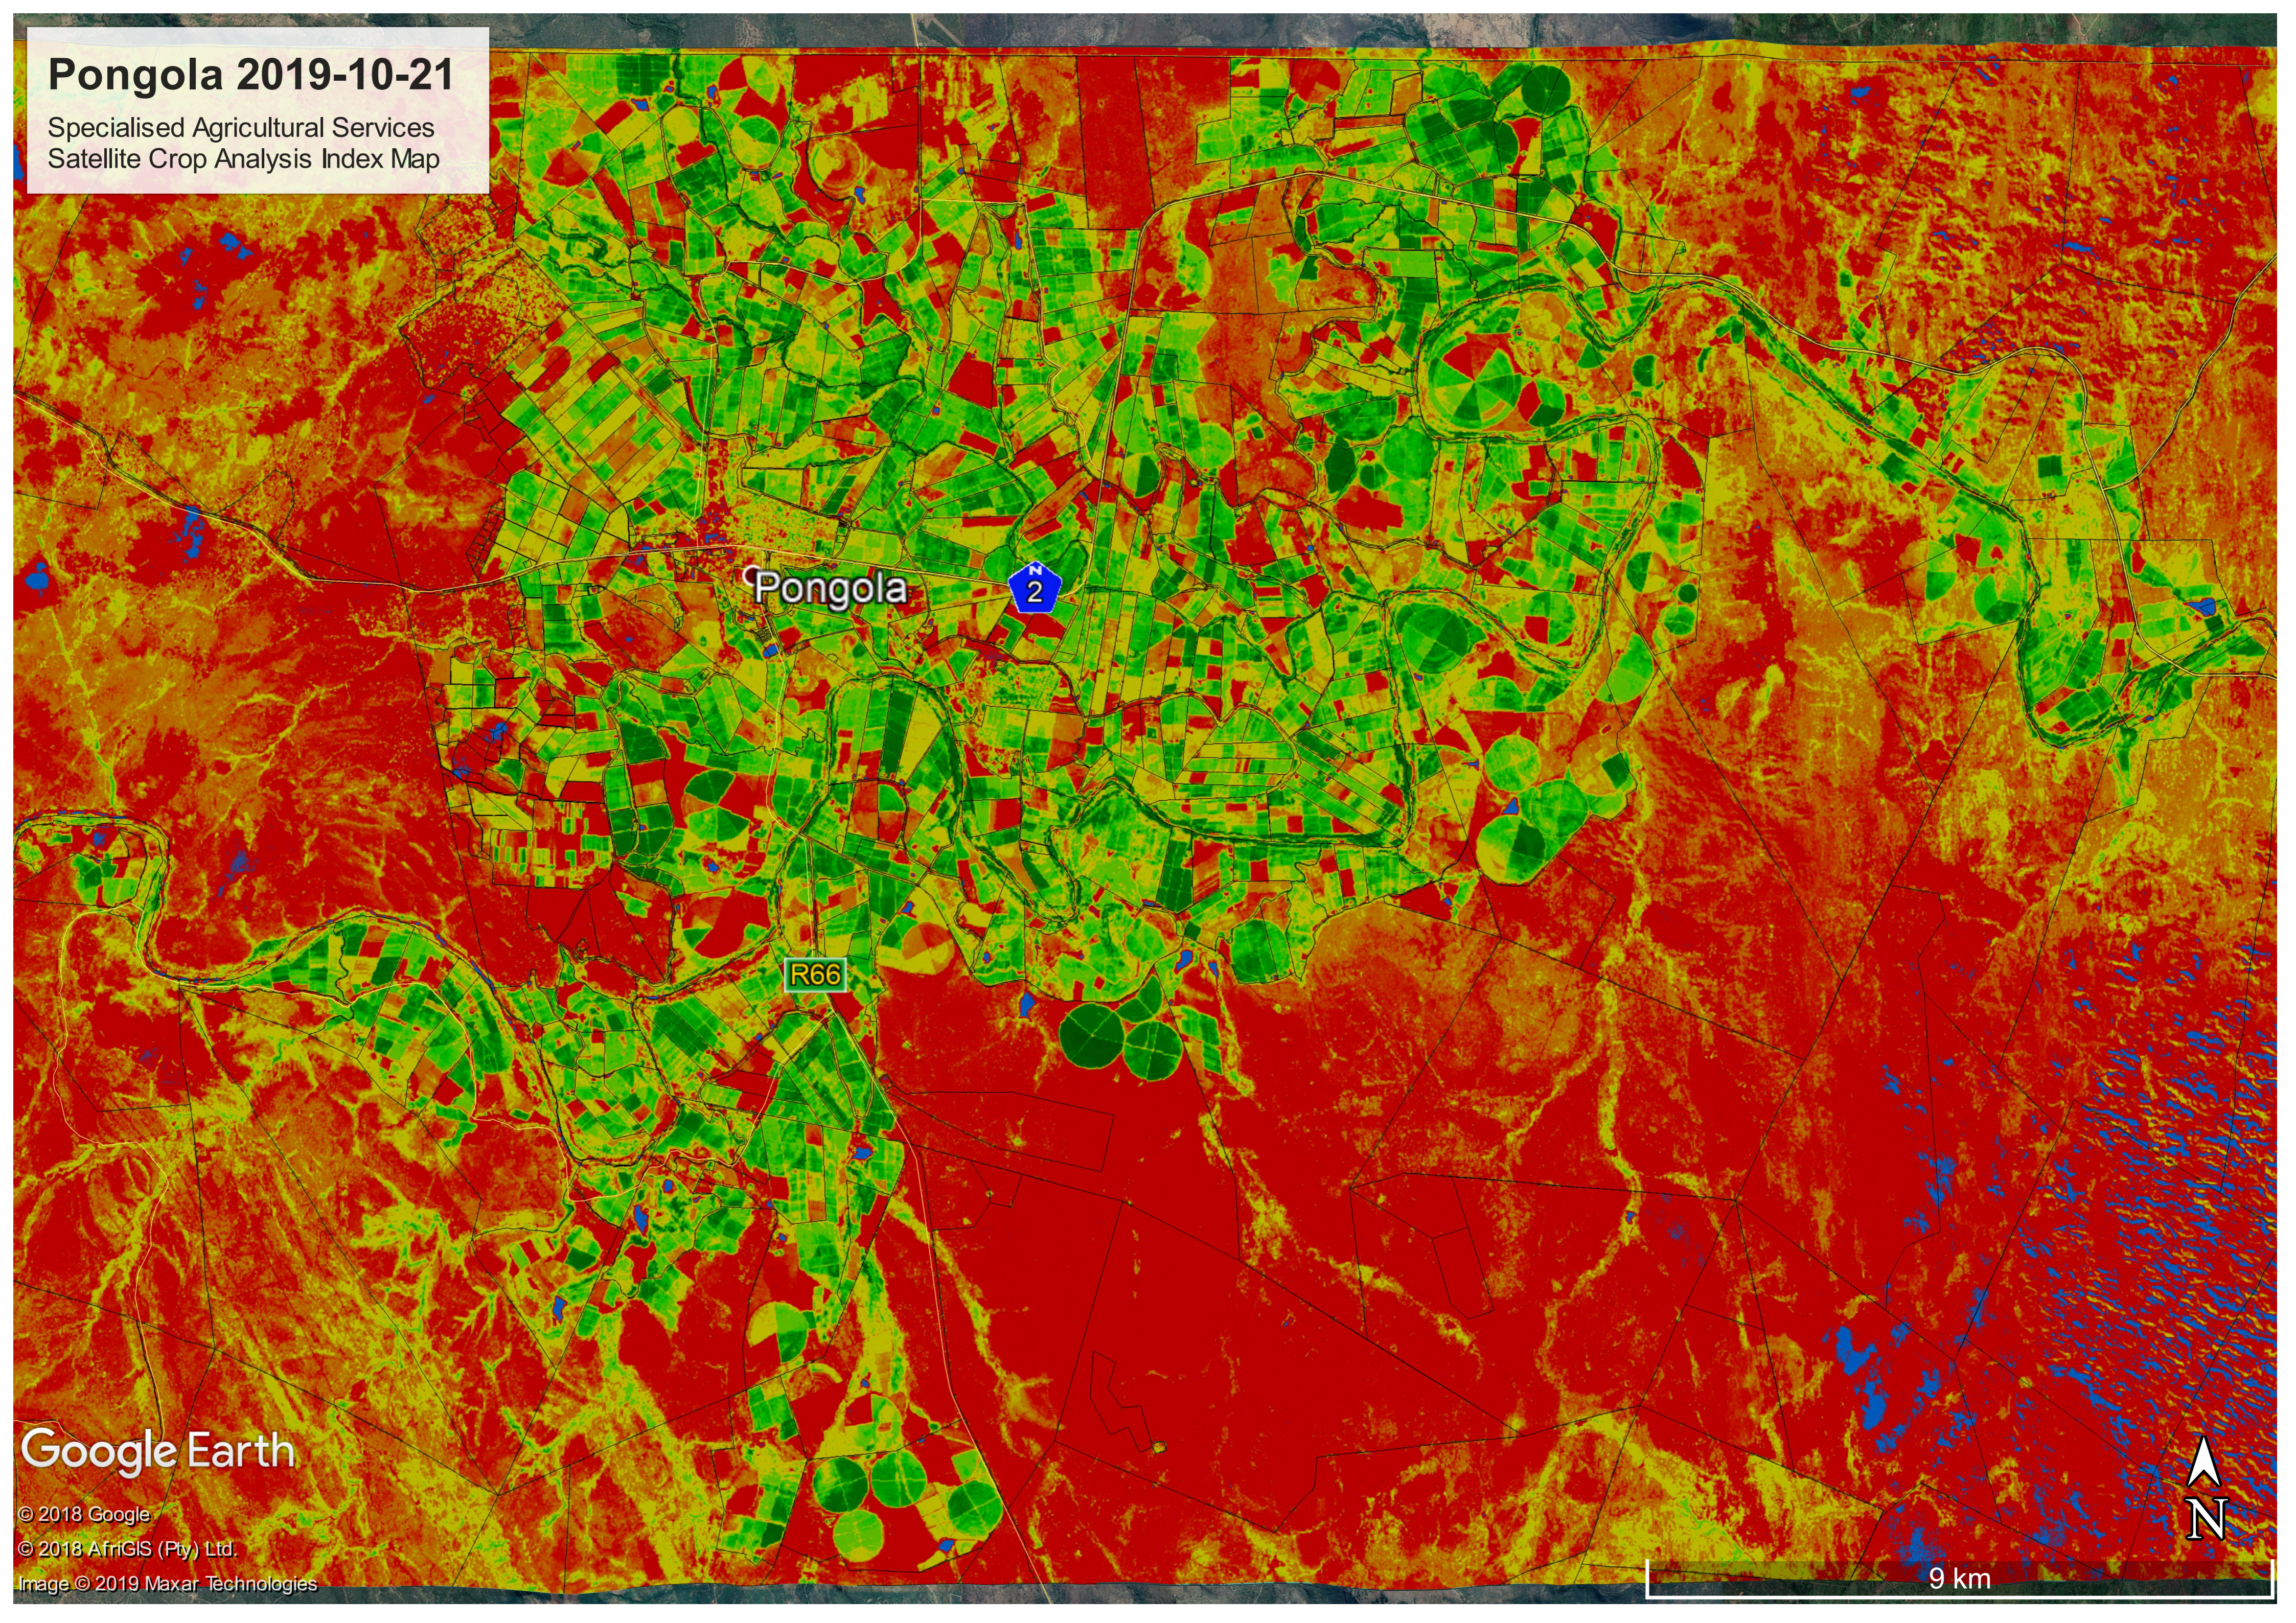

Pongola 2019-10-21

Specialised Agricultural Services
Satellite Crop Analysis Index Map

Pongola

R66

Google Earth

© 2018 Google

© 2018 AfriGIS (Pty) Ltd.

Image © 2019 Maxar Technologies

9 km