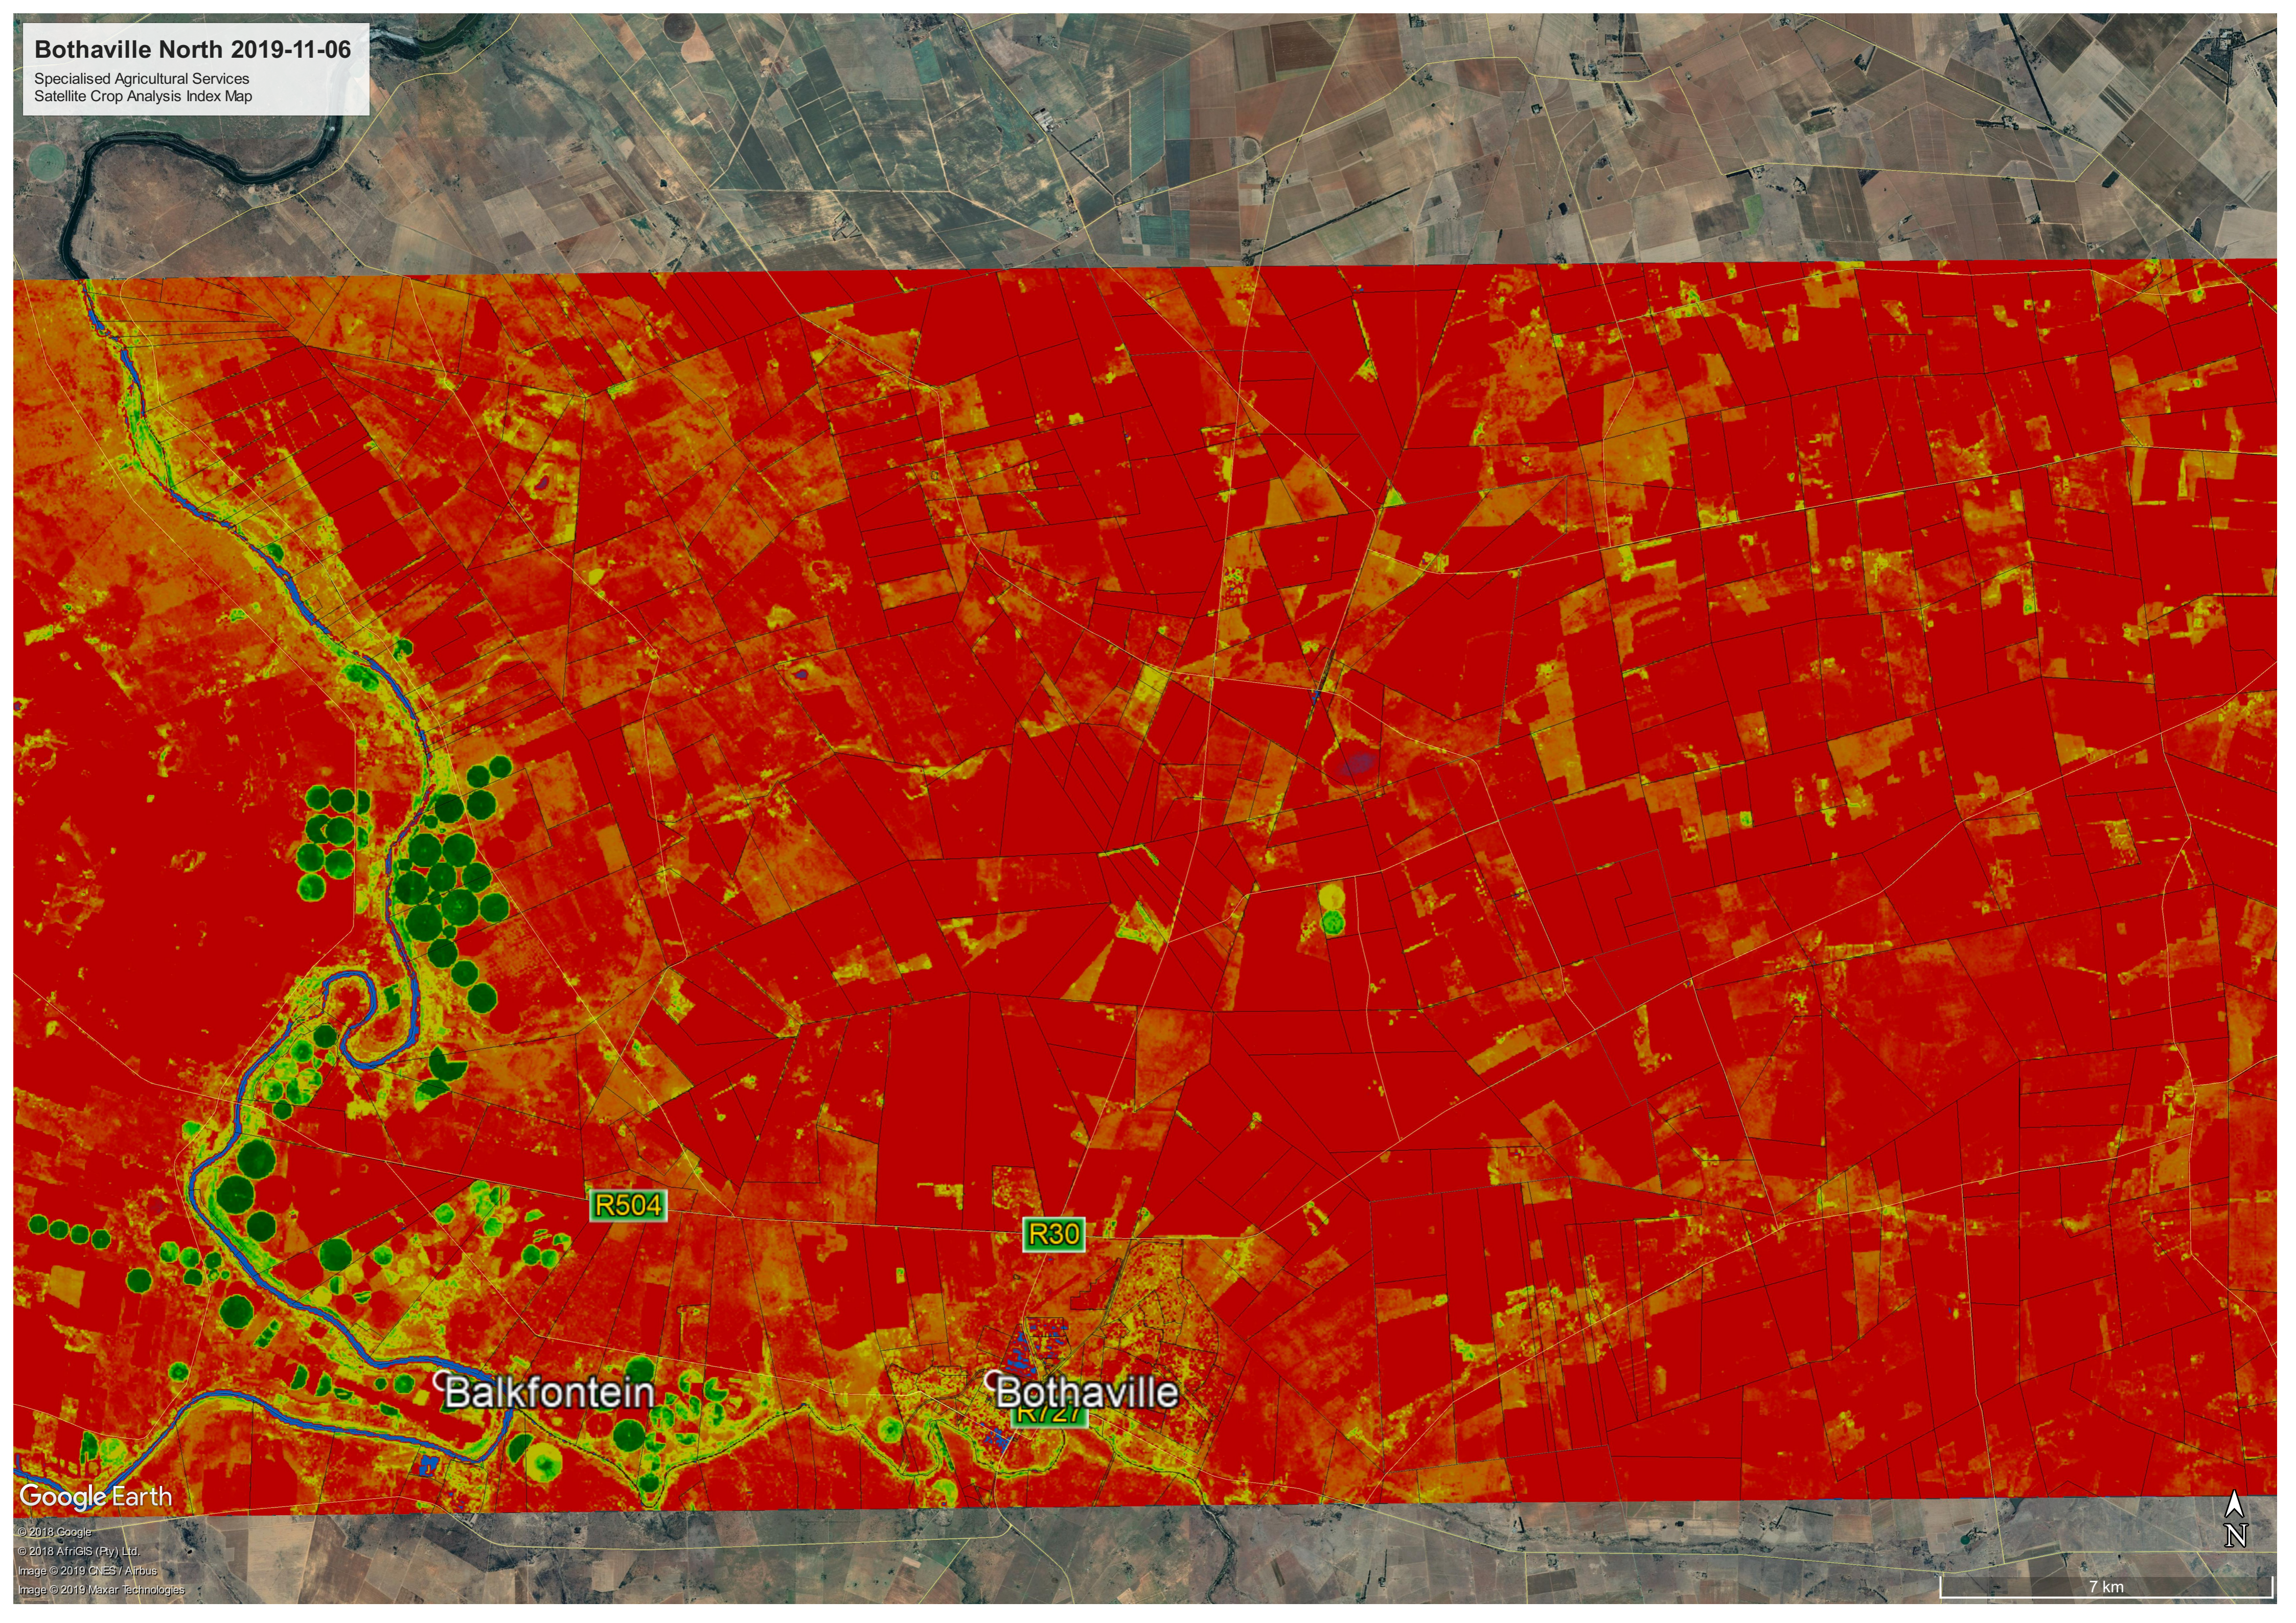

**Bothaville North 2019-11-06**

Specialised Agricultural Services  
Satellite Crop Analysis Index Map

Google Earth

© 2018 Google  
© 2018 AfrGIS (Pty) Ltd.  
Image © 2019 CNES / Airbus  
Image © 2019 Maxar Technologies

7 km